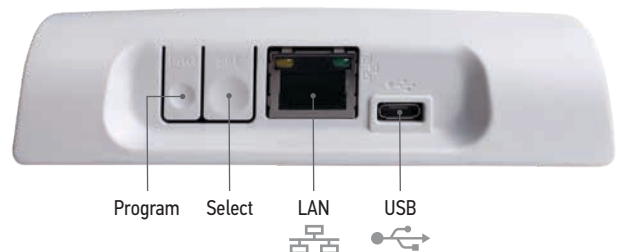

TECHNICAL CHARACTERISTICS

Operating Temperature	5°C to 35°C
Protection Rating	IP 30
Radio Frequency	RTS: 433.42 MHz
Radio Hz Range	200 metres in open field, 20 metres through 2 reinforced concrete walls
Dimension (H x W x D mm)	110 X 71.5 X 24 (without plug)